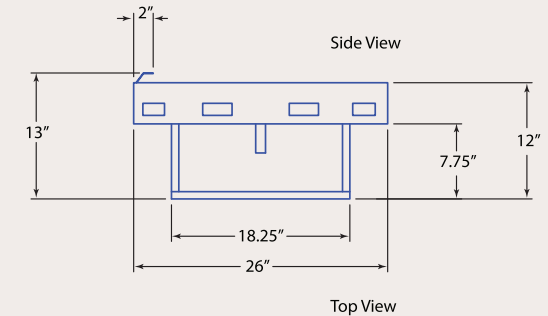

- * Optional 304 brushed stainless steel burner to allow custom installations
- * Optional topping media
- * Custom sizes for enclosure and cover

ENCLOSURE SPECIFICATIONS:

Overall Height without rain cover : 16"

φ 38"

BURNER SPECIFICATIONS:

Top View

φ 26"

Clear Glass

Dark Green Glass

Black Glass

Standard Features: