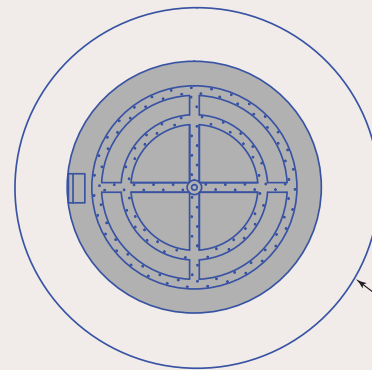

- * Optional 304 brushed stainless steel burner to allow custom installations
- * Optional topping media
- * Custom sizes for enclosure and cover

ENCLOSURE SPECIFICATIONS:

Overall Height without rain cover : 16"

φ 38"

BURNER SPECIFICATIONS:

Top View

φ 26"

Clear Glass

Dark Green Glass

Black Glass

Standard Features: