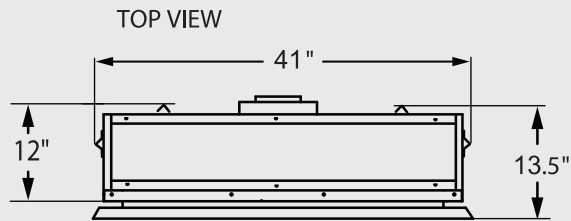

DV 1800 Model
shown with optional Log Set

DV 1800

Contemporary Collection

Woodbridge Gas Fireplaces

DV1800(E) Gas Fireplace

Dimensions:

Report # 0401GF019S

STANDARD FEATURES