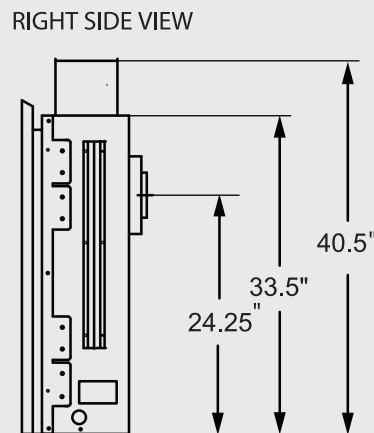

DV 1800 Model
shown with optional Log Set

DV 1800

Contemporary Collection

Woodbridge Gas Fireplaces

DV1800(E) Gas Fireplace

Dimensions:

Report # 0401GF019S

STANDARD FEATURES