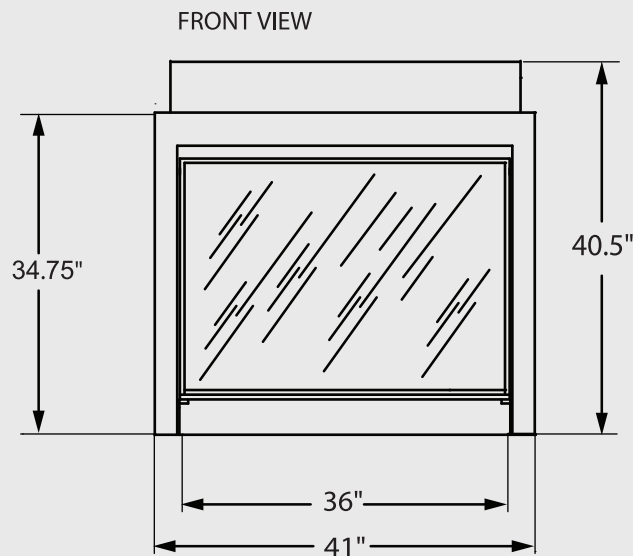

DV 1800 Model
shown with optional Log Set

DV 1800

Contemporary Collection

Woodbridge Gas Fireplaces

DV1800(E) Gas Fireplace

Dimensions:

Report # 0401GF019S

STANDARD FEATURES