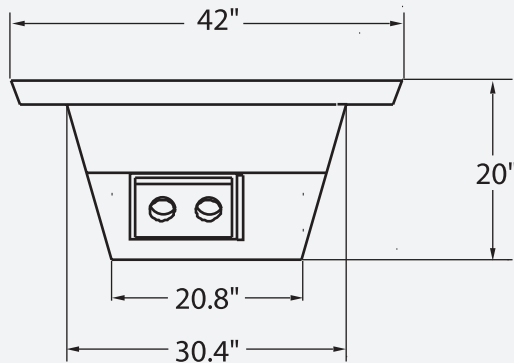

Gas Insert Collection

Woodbridge Gas Fireplaces

DVI 1000

Gas Insert Collection

Woodbridge Gas Fireplaces

DVI 1000 Gas Insert

Arched Filigree Face

Minimum Fireplace Opening: 32" (W) x 23" (H) x 17" (D)

NATURAL GAS

Manifold Pressure:(W.C.) 3.5"
Maximum Supply Pressure 10.5"
Minimum Supply Pressure 4.5"

PROPANE GAS

Manifold Pressure:(W.C.) 10"
Maximum Supply Pressure 13"
Minimum Supply Pressure 11"

SPECIFICATIONS	DVI 1000N,P(-E)	
	NATURAL	PROPANE
Max. Btu/hr Input	29,000	28,000
Min. Btu/hr Input	19,000	19,000
Efficiency (Flue Loss)	up to 75%	up to 75%
Energuid FE rating	56.33% (N) 57.34% (N-E)	57.92% (P) 58.82% (P-E)