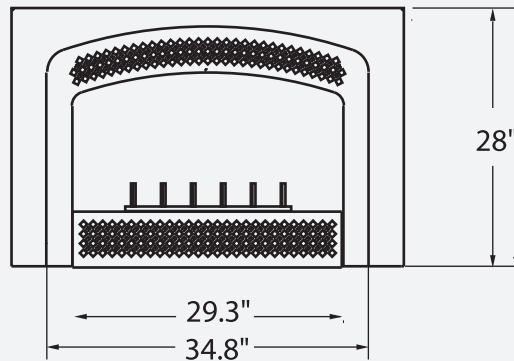

Gas Insert Collection

Woodbridge Gas Fireplaces

DVI 1000

Gas Insert Collection

Woodbridge Gas Fireplaces

DVI 1000 Gas Insert

Arched Filigree Face

Minimum Fireplace Opening: 32" (W) x 23" (H) x 17" (D)

NATURAL GAS

Manifold Pressure:(W.C.) 3.5"
Maximum Supply Pressure 10.5"
Minimum Supply Pressure 4.5"

PROPANE GAS

Manifold Pressure:(W.C.) 10"
Maximum Supply Pressure 13"
Minimum Supply Pressure 11"

SPECIFICATIONS	DVI 1000N,P(-E)	
	NATURAL	PROPANE
Max. Btu/hr Input	29,000	28,000
Min. Btu/hr Input	19,000	19,000
Efficiency (Flue Loss)	up to 75%	up to 75%
Energuid FE rating	56.33% (N) 57.34% (N-E)	57.92% (P) 58.82% (P-E)