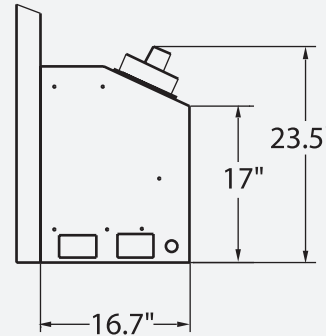

Gas Insert Collection

Woodbridge Gas Fireplaces

DVI 1000

Gas Insert Collection

Woodbridge Gas Fireplaces

DVI 1000 Gas Insert

Arched Filigree Face

Minimum Fireplace Opening: 32" (W) x 23" (H) x 17" (D)

NATURAL GAS

Manifold Pressure:(W.C.) 3.5"
Maximum Supply Pressure 10.5"
Minimum Supply Pressure 4.5"

PROPANE GAS

Manifold Pressure:(W.C.) 10"
Maximum Supply Pressure 13"
Minimum Supply Pressure 11"

SPECIFICATIONS	DVI 1000N,P(-E)	
	NATURAL	PROPANE
Max. Btu/hr Input	29,000	28,000
Min. Btu/hr Input	19,000	19,000
Efficiency (Flue Loss)	up to 75%	up to 75%
Energuid FE rating	56.33% (N) 57.34% (N-E)	57.92% (P) 58.82% (P-E)