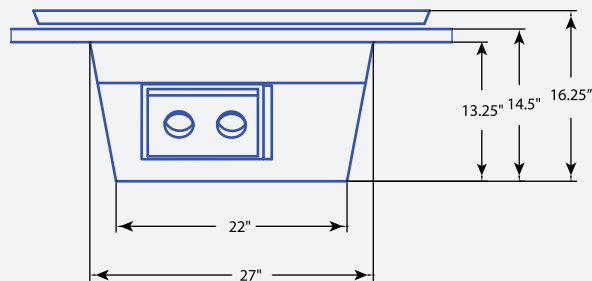

Gas Insert Collection

Woodbridge Gas Fireplaces

DVI 750T(E)

Gas Insert Collection

Woodbridge Gas Fireplaces

DVI 750T Gas Insert

Minimum Fireplace Opening: 27" (W) x 26" (H) x 14" (D)

NOTE: DVI 750T standing pilot version operates without any electrical supply. Blower and Electronic Ignition System require electricity for operation.

SPECIFICATIONS

NATURAL GAS		PROPANE GAS	
Manifold Pressure:(W.C.)	3.5"	Manifold Pressure:(W.C.)	10"
Maximum Supply Pressure	10.5"	Maximum Supply Pressure	13"
Minimum Supply Pressure	4.5"	Minimum Supply Pressure	11"