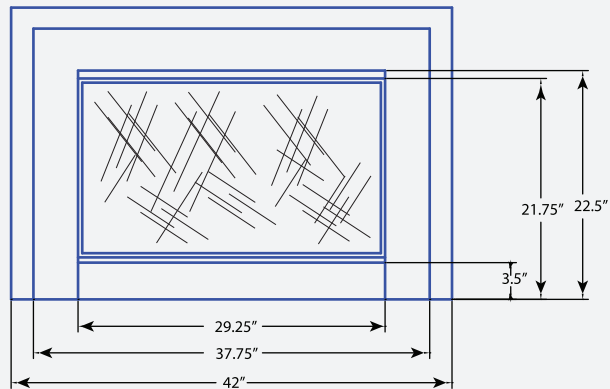

Gas Insert Collection

Woodbridge Gas Fireplaces

DVI 750T(E)

Gas Insert Collection

Woodbridge Gas Fireplaces

DVI 750T Gas Insert

Minimum Fireplace Opening: 27" (W) x 26" (H) x 14" (D)

NOTE: DVI 750T standing pilot version operates without any electrical supply. Blower and Electronic Ignition System require electricity for operation.

SPECIFICATIONS

NATURAL GAS		PROPANE GAS	
Manifold Pressure:(W.C.)	3.5"	Manifold Pressure:(W.C.)	10"
Maximum Supply Pressure	10.5"	Maximum Supply Pressure	13"
Minimum Supply Pressure	4.5"	Minimum Supply Pressure	11"