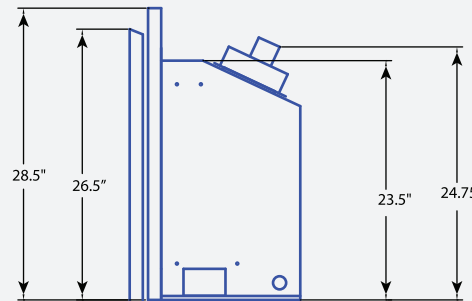

Gas Insert Collection

Woodbridge Gas Fireplaces

DVI 750T(E)

Gas Insert Collection

Woodbridge Gas Fireplaces

DVI 750T Gas Insert

Minimum Fireplace Opening: 27" (W) x 26" (H) x 14" (D)

NOTE: DVI 750T standing pilot version operates without any electrical supply. Blower and Electronic Ignition System require electricity for operation.

SPECIFICATIONS

NATURAL GAS		PROPANE GAS	
Manifold Pressure:(W.C.)	3.5"	Manifold Pressure:(W.C.)	10"
Maximum Supply Pressure	10.5"	Maximum Supply Pressure	13"
Minimum Supply Pressure	4.5"	Minimum Supply Pressure	11"