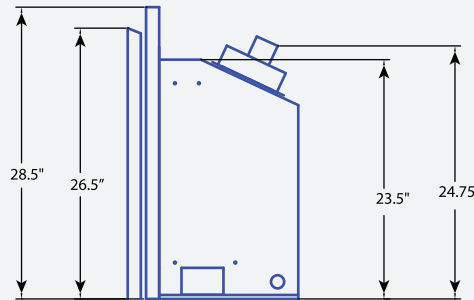

Gas Insert Collection

Woodbridge Gas Fireplaces

DVI 751T(E)

Gas Insert Collection

Woodbridge Gas Fireplaces

DVI 751T Gas Insert

Minimum Fireplace Opening: 27" (W) x 26" (H) x 14" (D)

NOTE: DVI 751T standing pilot version operates without any electrical supply. Blower and Electronic Ignition System require electricity for operation.

SPECIFICATIONS

NATURAL GAS

Manifold Pressure:(W.C.) 3.5"
Maximum Supply Pressure 10.5"
Minimum Supply Pressure 4.5"

PROPANE GAS

Manifold Pressure:(W.C.) 10"
Maximum Supply Pressure 13"
Minimum Supply Pressure 11"