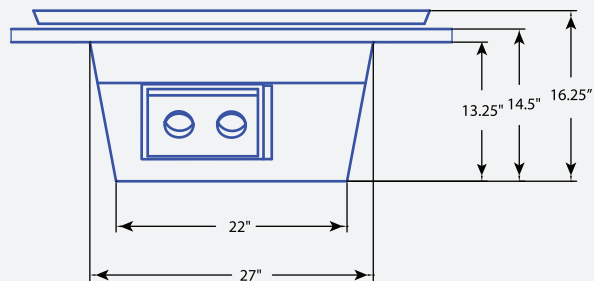

Gas Insert Collection

Woodbridge Gas Fireplaces

DVI 751T(E)

Gas Insert Collection

Woodbridge Gas Fireplaces

DVI 751T Gas Insert

Minimum Fireplace Opening: 27" (W) x 26" (H) x 14" (D)

NOTE: DVI 751T standing pilot version operates without any electrical supply. Blower and Electronic Ignition System require electricity for operation.

SPECIFICATIONS

NATURAL GAS

Manifold Pressure:(W.C.) 3.5"
Maximum Supply Pressure 10.5"
Minimum Supply Pressure 4.5"

PROPANE GAS

Manifold Pressure:(W.C.) 10"
Maximum Supply Pressure 13"
Minimum Supply Pressure 11"