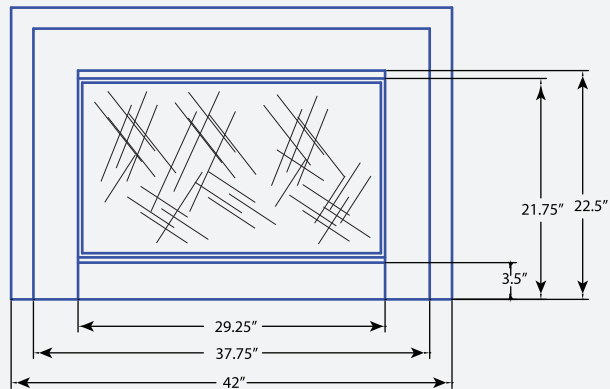

Gas Insert Collection

Woodbridge Gas Fireplaces

DVI 751T(E)

Gas Insert Collection

Woodbridge Gas Fireplaces

DVI 751T Gas Insert

Minimum Fireplace Opening: 27" (W) x 26" (H) x 14" (D)

NOTE: DVI 751T standing pilot version operates without any electrical supply. Blower and Electronic Ignition System require electricity for operation.

SPECIFICATIONS

NATURAL GAS

Manifold Pressure:(W.C.) 3.5"
Maximum Supply Pressure 10.5"
Minimum Supply Pressure 4.5"

PROPANE GAS

Manifold Pressure:(W.C.) 10"
Maximum Supply Pressure 13"
Minimum Supply Pressure 11"