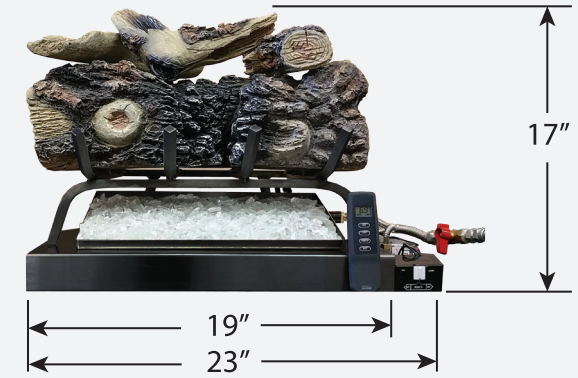

GLS-18 model shown