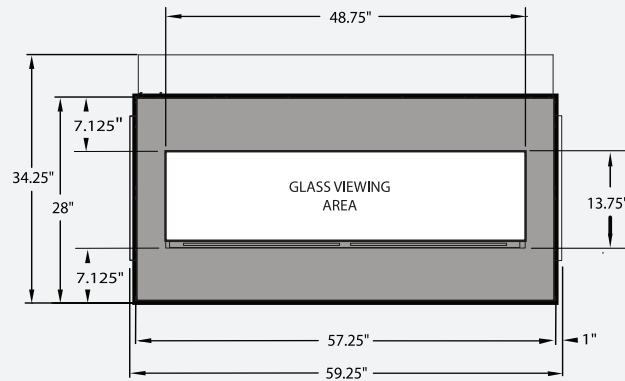

Woodbridge Gas Fireplaces

MONTEREY

Top view

Report # 0401GF008S

Front view

Right side view

Realistic hand-detailed driftwood log set

STANDARD FEATURES