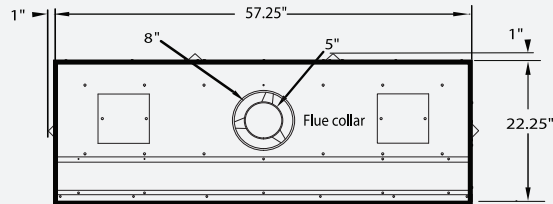

Woodbridge Gas Fireplaces

MONTEREY

Top view

Report # 0401GF008S

Front view

Right side view

Realistic hand-detailed driftwood log set

STANDARD FEATURES