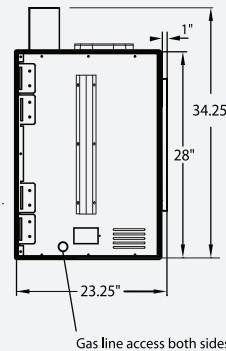

Woodbridge Gas Fireplaces

MONTEREY

Top view

Report # 0401GF008S

Front view

Right side view

Realistic hand-detailed driftwood log set

STANDARD FEATURES