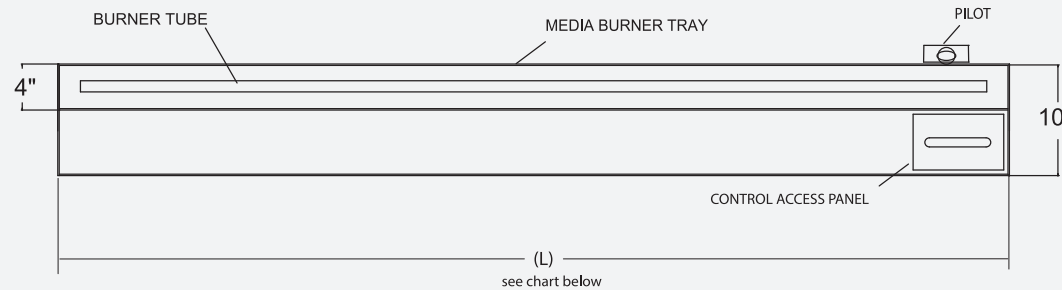

Gas Insert Collection

Woodbridge Gas Fireplaces

INDOOR FIRE FEATURE

Gas Insert Collection

Woodbridge Gas Fireplaces

INDOOR Fire Feature

OVERALL HEIGHT = 6"

MODEL	OVERALL LENGTH (L)	FIREPLACE WIDTH (min)
IFF-24	24.125"	28 "
IFF-36	36.125"	40 "
IFF-48	48.125"	52 "
IFF-60	60.125"	64 "
IFF-72	72.125"	76 "
IFF-84	84.125"	88 "
IFF-96	96.125"	100 "

Fire Feature shown inside a wood burning fireplace

Minimum fireplace depth required = 14"
Minimum fireplace height required = 18"

Available Media Options

Clear Glass

Amber Glass

Amethyst Glass

Black Glass

STANDARD FEATURES