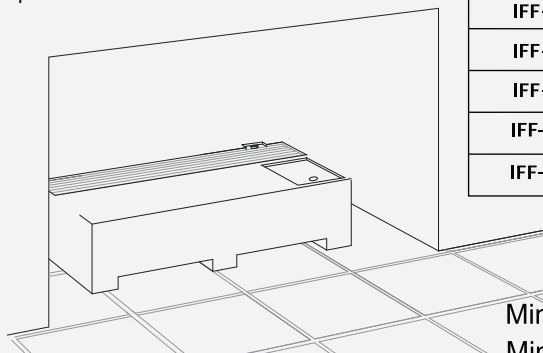

Gas Insert Collection

Woodbridge Gas Fireplaces

INDOOR FIRE FEATURE

Gas Insert Collection

Woodbridge Gas Fireplaces

INDOOR Fire Feature

OVERALL HEIGHT = 6"

MODEL	OVERALL LENGTH (L)	FIREPLACE WIDTH (min)
IFF-24	24.125"	28 "
IFF-36	36.125"	40 "
IFF-48	48.125"	52 "
IFF-60	60.125"	64 "
IFF-72	72.125"	76 "
IFF-84	84.125"	88 "
IFF-96	96.125"	100 "

Fire Feature shown inside a wood burning fireplace

Minimum fireplace depth required = 14"
Minimum fireplace height required = 18"

Available Media Options

Clear Glass

Amber Glass

Amethyst Glass

Black Glass

STANDARD FEATURES